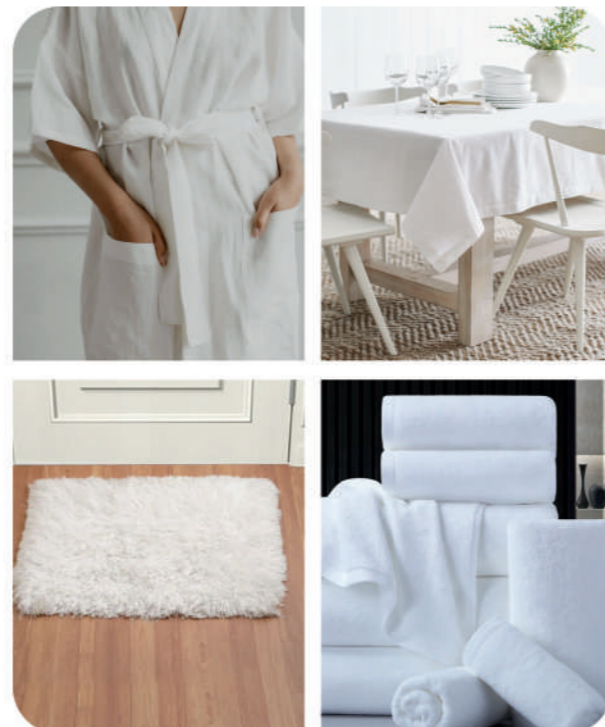

All our products are crafted with expertise, designed for comfort & defined by exceptional quality

Product range:

Bliss Opulence/ Moderate/ Essential

- Customised exclusive designs / Straps / plain or mixed options
- Fitted Sheets
- Flat Sheet
- Duvet Cover
- Towels Sheet/Bath/Hand towel

Discover more about our state-of-the-art products and services by visiting our website, exploring our detailed brochure, or contacting our dedicated team. Our advanced technologies ensure high-performance, eco-friendly solutions designed to exceed expectations. Every interaction is crafted to deliver the Bliss Touch experience, leaving your customers delighted and satisfied.

BLISS TOUCH
DESIGNED FOR QUALITY & COMFORT

Call us to get quote

sales@blisstouch.co.uk
www.blisstouch.co.uk
Tel: 07956711347

299 Church Street Blackpool | FY1 3PF

Follow us on:

Add on Products

- Embellish your hotellinen with personal band.
- Delight your quest with customised luxurious for enhanced stays
  - Bliss opulence bathrobes (Plain/customised)
  - Customised welcoming mats
  - Table cloths / Events texture
  - Custom toiletries